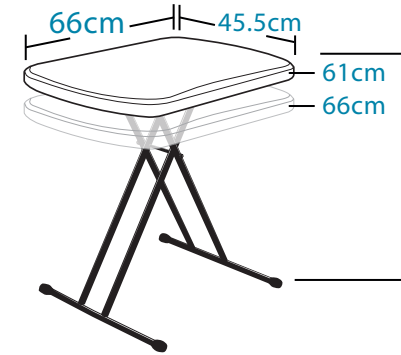

PERSONAL TABLE

DIMENSIONS

FEATURES

- › Adjusts to 61cm and 66cm
- › Designed for Strength and Stability
- › Indoor/Outdoor
- › Stain Resistant and Easy to Clean
- › 66cm x 45.5cm High-Impact Polyethylene Top
- › Ideal for Home, Office, Crafts, Outdoor Activities and More!