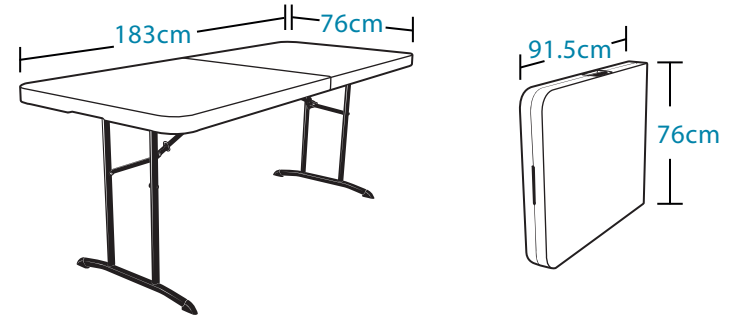

## 183cm (6')-FOOT FOLD-IN-HALF TABLE

---

### DIMENSIONS

---

### FEATURES

---

- › Revolutionary Fold-in-Half Steel Frame
- › Double-Wall, High-Density 183cm x 76cm Polyethylene Tabletop
- › Exceeds ANSI/BIFMA Commercial Standards
- › UV-Protected Tabletop will not Crack, Chip or Peel
- › Rust-Resistant Powder Coat Finish
- › Patented, Lightweight Design
- › Convenient Carry Handle