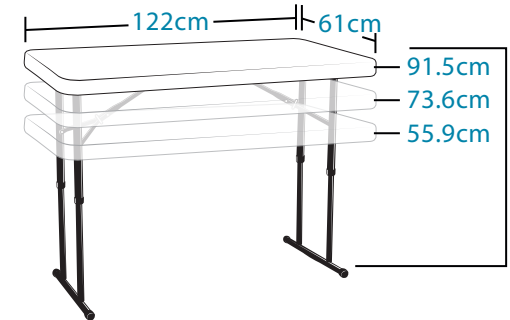

## 122cm HEIGHT ADJUSTABLE FOLDING TABLE

---

### DIMENSIONS

.....

### FEATURES

.....

- › Superior Strength and Durability
- › Adjusts to 55.9cm / 22" (Children's Height), 73.6cm / 29" (Table Height) and 91.5cm / 36" (Countertop Height)
- › Patented Lightweight Design
- › Indoor/Outdoor
- › Stain Resistant and Easy to Clean
- › 122cm x 61cm High-Impact Polyethylene Top
- › Meets ANSI/BIFMA Standards