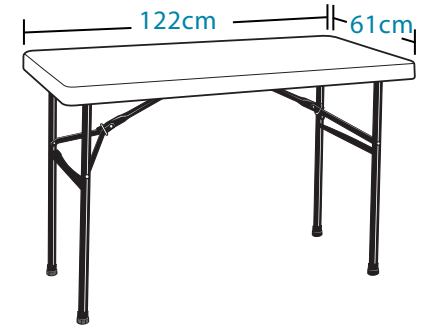

122cm (4ft) FOLDING TABLE

DIMENSIONS

.....

FEATURES

.....

- › Double-Wall, High-Density 122cm x 61cm Polyethylene Tabletop
- › Thicker, Stronger Welded Steel Frame
- › Exceeds ANSI/BIFMA Commercial Standards
- › UV-Protected Tabletop will not Crack, Chip or Peel
- › Rust-Resistant Powder Coat Finish
- › Patented, Lightweight Design
- › Stain Resistant and Easy to Clean